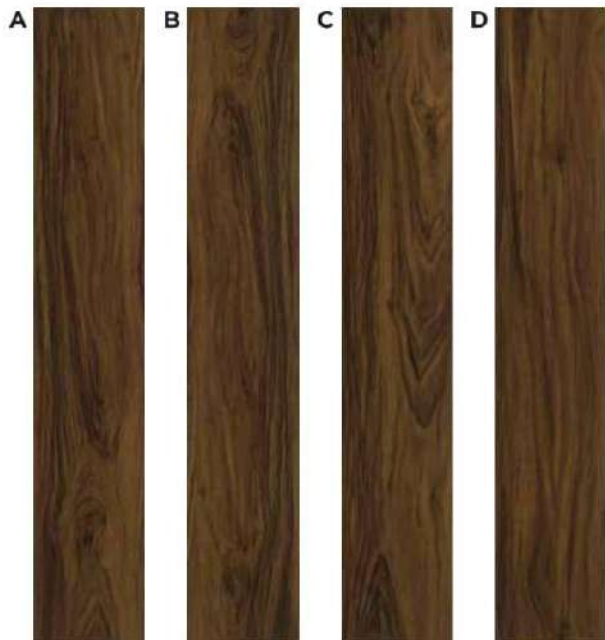

CAROLINA CHERRY | HF000553

*Colors are indicative, Please refer actual products for exact color

CLICK HERE

WOOD

ARISTO COLLECTION

LUISIANN LAUREL | HF000554

*Colors are indicative, Please refer actual products for exact color