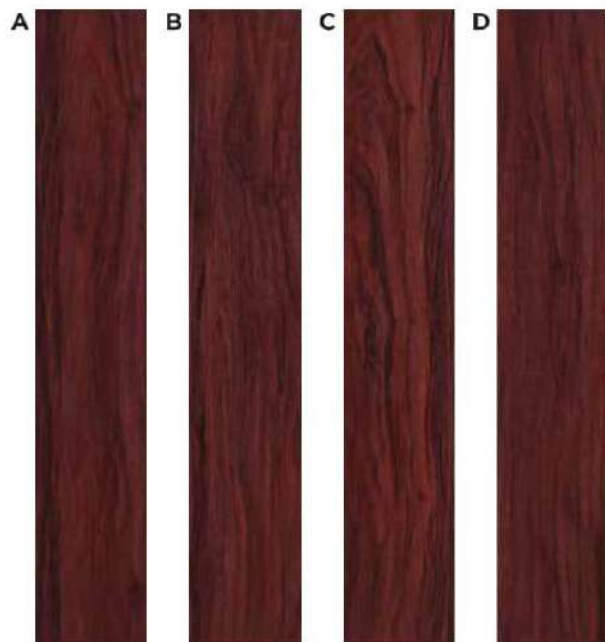

WOOD

ARISTO COLLECTION

CAROLINA CHERRY | HF000553

*Colors are indicative, Please refer actual products for exact color

CLICK HERE