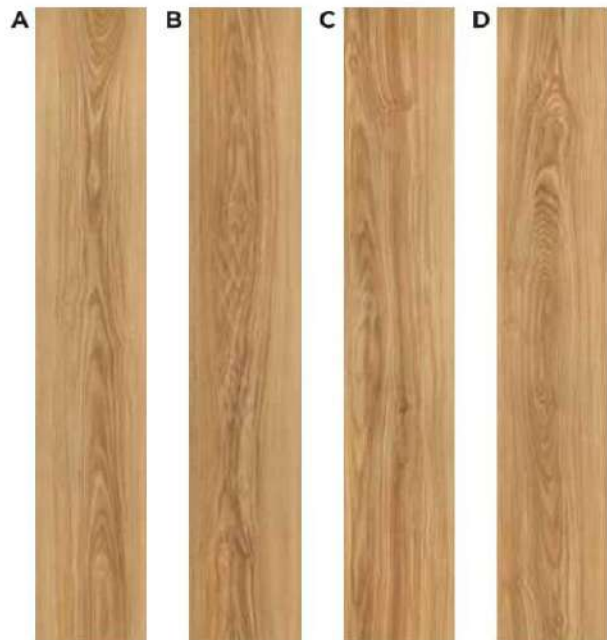

The wooden finishes of the Aristo Collection are impeccably rich in texture and look just like natural wood.

WOOD

ARISTO COLLECTION

WHISKER OAK | HF000552

*Colors are indicative, Please refer actual products for exact color